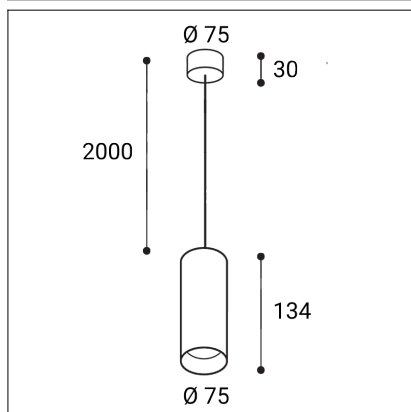

TINY II L Z, G

Code:	3480527DT
Color:	GOLD / 1036
Material:	ALUMINIUM/PMMA
Power:	11W
Color temperature:	2700K
Lumen output:	970lm
Efficacy:	90lm/W
Color rendering index:	90+
SDCM:	< 3
Light beam angle:	38°
Light Source:	LED
Dimmable:	TRIAC
LED lifetime:	L80 B20 50.000h
Driver:	260 mA
Voltage / Frequency:	220-240V AC, 50-60Hz
Dimensions luminaire:	d75x134 mm
Product weight kg:	0.6
Length suspension:	2000 mm
Package dimensions:	80x80x115+140x120x70 mm