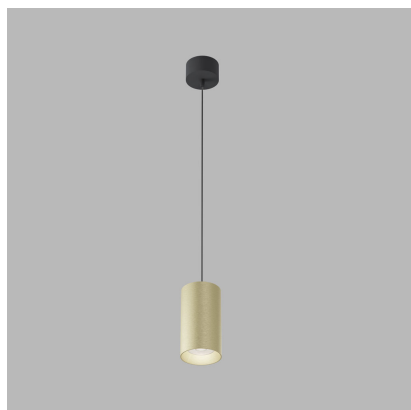

TINY II L Z, G

Code:	3480527DT
Color:	GOLD / 1036
Material:	ALUMINIUM/PMMA
Power:	11W
Color temperature:	2700K
Lumen output:	970lm
Efficacy:	90lm/W
Color rendering index:	90+
SDCM:	< 3
Light beam angle:	38°
Light Source:	LED
Dimmable:	TRIAC
LED lifetime:	L80 B20 50.000h
Driver:	260 mA
Voltage / Frequency:	220-240V AC, 50-60Hz
Dimensions luminaire:	d75x134 mm
Product weight kg:	0.6
Length suspension:	2000 mm
Package dimensions:	80x80x115+140x120x70 mm