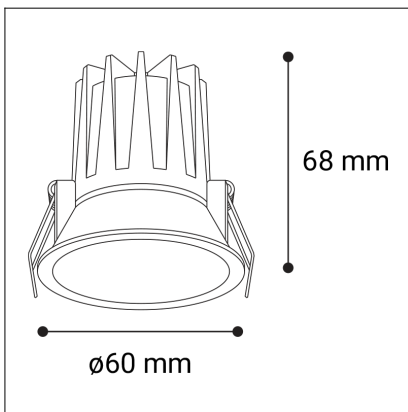

# NINO S, W

|                               |                      |
|-------------------------------|----------------------|
| <b>Code:</b>                  | 2561071DT            |
| <b>Color:</b>                 | WHITE / 9003         |
| <b>Material:</b>              | ALUMINIUM/PC         |
| <b>Power:</b>                 | 5W                   |
| <b>Color temperature:</b>     | 2700K/3000K/4000K    |
| <b>Lumen output:</b>          | 350lm                |
| <b>Efficacy:</b>              | 70lm/W               |
| <b>Color rendering index:</b> | 90+                  |
| <b>SDCM:</b>                  | < 3                  |
| <b>Light beam angle:</b>      | 36°                  |
| <b>Unified Glare Rating:</b>  | < 19                 |
| <b>Light Source:</b>          | LED                  |
| <b>Dimmable:</b>              | TRIAC                |
| <b>LED lifetime:</b>          | L80B20 50.000h       |
| <b>Driver:</b>                | 120 mA               |
| <b>Voltage / Frequency:</b>   | 220-240V AC, 50-60Hz |
| <b>Dimensions luminaire:</b>  | d60x68 mm            |
| <b>Product weight kg:</b>     | 0.15                 |
| <b>Package dimensions:</b>    | 105x90x70 mm         |