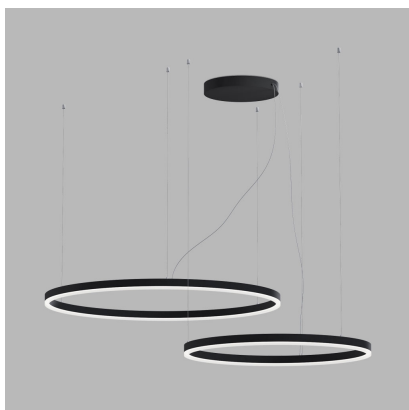

CIRCLE SET 2 P-Z, B

Code:	3274673DT
Color:	BLACK / 9017
Material:	ALUMINIUM/PMMA
Power:	104W
Color temperature:	2700K/3000K/4000K
Lumen output:	9260lm
Efficacy:	89lm/W
Color rendering index:	90+
SDCM:	< 3
Light beam angle:	160°
Light Source:	LED
Dimmable:	TRIAC
LED lifetime:	L80B20 50.000h
Driver:	2x 750 + 1050 mA
Voltage / Frequency:	220-240V AC, 50-60Hz
Dimensions luminaire:	d600+d800x33 mm
Product weight kg:	3.5
Packing carton:	1
Length suspension:	5000 mm
Package dimensions:	870x870x115 mm