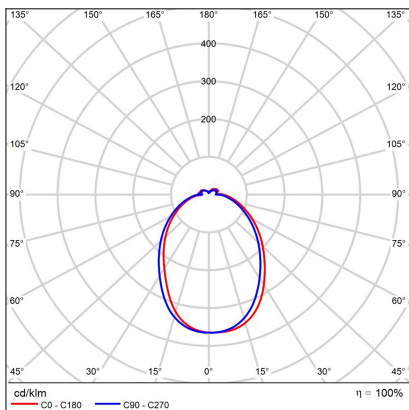

CIRCLE SET 2 P-Z, B

Code:	3274673DT
Color:	BLACK / 9017
Material:	ALUMINIUM/PMMA
Power:	104W
Color temperature:	2700K/3000K/4000K
Lumen output:	9260lm
Efficacy:	89lm/W
Color rendering index:	90+
SDCM:	< 3
Light beam angle:	160°
Light Source:	LED
Dimmable:	TRIAC
LED lifetime:	L80B20 50.000h
Driver:	2x 750 + 1050 mA
Voltage / Frequency:	220-240V AC, 50-60Hz
Dimensions luminaire:	d600+d800x33 mm
Product weight kg:	3.5
Packing carton:	1
Length suspension:	5000 mm
Package dimensions:	870x870x115 mm