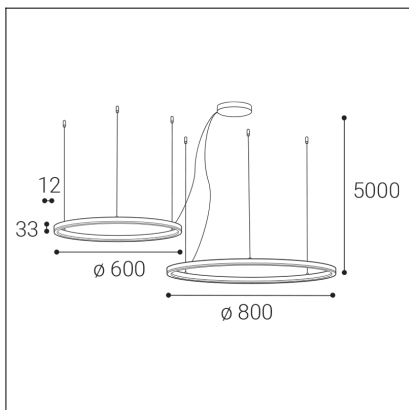

CIRCLE SET 2 P-Z, B

Code:	3274673DT
Color:	BLACK / 9017
Material:	ALUMINIUM/PMMA
Power:	104W
Color temperature:	2700K/3000K/4000K
Lumen output:	9260lm
Efficacy:	89lm/W
Color rendering index:	90+
SDCM:	< 3
Light beam angle:	160°
Light Source:	LED
Dimmable:	TRIAC
LED lifetime:	L80B20 50.000h
Driver:	2x 750 + 1050 mA
Voltage / Frequency:	220-240V AC, 50-60Hz
Dimensions luminaire:	d600+d800x33 mm
Product weight kg:	3.5
Packing carton:	1
Length suspension:	5000 mm
Package dimensions:	870x870x115 mm