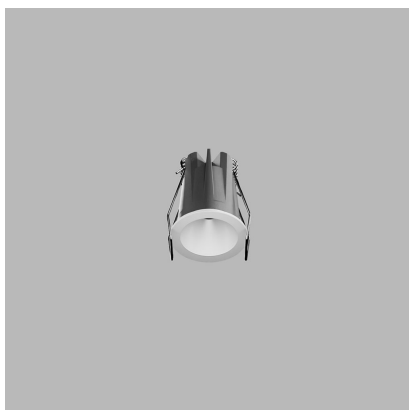

# NINO S, B

<b>Code:</b>	2561073
<b>Color:</b>	BLACK / 9005
<b>Material:</b>	ALUMINIUM/PC
<b>Power:</b>	5W
<b>Color temperature:</b>	2700K/3000K/4000K
<b>Lumen output:</b>	350lm
<b>Efficacy:</b>	70lm/W
<b>Color rendering index:</b>	90+
<b>SDCM:</b>	< 3
<b>Light beam angle:</b>	36°
<b>Unified Glare Rating:</b>	< 19
<b>Light Source:</b>	LED
<b>Dimmable:</b>	ON/OFF
<b>LED lifetime:</b>	L80B20 50.000h
<b>Driver:</b>	120 mA
<b>Voltage / Frequency:</b>	220-240V AC, 50-60Hz
<b>Dimensions luminaire:</b>	d60x68 mm
<b>Product weight kg:</b>	0.15
<b>Packing carton:</b>	60
<b>Package dimensions:</b>	105x90x70 mm