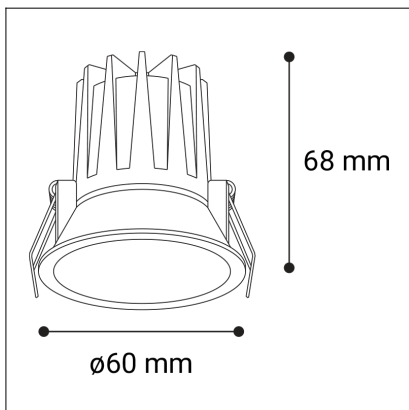

# NINO S, B

<b>Code:</b>	2561073
<b>Color:</b>	BLACK / 9005
<b>Material:</b>	ALUMINIUM/PC
<b>Power:</b>	5W
<b>Color temperature:</b>	2700K/3000K/4000K
<b>Lumen output:</b>	350lm
<b>Efficacy:</b>	70lm/W
<b>Color rendering index:</b>	90+
<b>SDCM:</b>	< 3
<b>Light beam angle:</b>	36°
<b>Unified Glare Rating:</b>	< 19
<b>Light Source:</b>	LED
<b>Dimmable:</b>	ON/OFF
<b>LED lifetime:</b>	L80B20 50.000h
<b>Driver:</b>	120 mA
<b>Voltage / Frequency:</b>	220-240V AC, 50-60Hz
<b>Dimensions luminaire:</b>	d60x68 mm
<b>Product weight kg:</b>	0.15
<b>Packing carton:</b>	60
<b>Package dimensions:</b>	105x90x70 mm