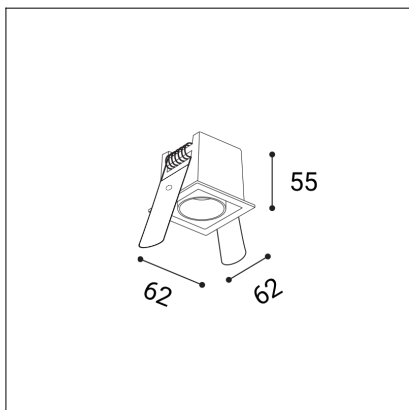

RIVA MAXI 1, W

Code: 2560671D
Color: WHITE / 9003
Material: ALUMINIUM/PC
Power: 5W
Color temperature: 2700K/3000K/4000K
Lumen output: 400lm
Efficacy: 80lm/W
Color rendering index: 90+
SDCM: < 3
Light beam angle: 50°
Light Source: LED
Dimmable: DALI/PUSH
LED lifetime: L80B20 50.000h
Driver: 150 mA
Voltage / Frequency: 220-240V AC, 50-60Hz
Dimensions luminaire: 62x62x55 mm
Installation hole: 55 x 55 mm
Product weight kg: 0.2
Package dimensions: 105x90x70 mm