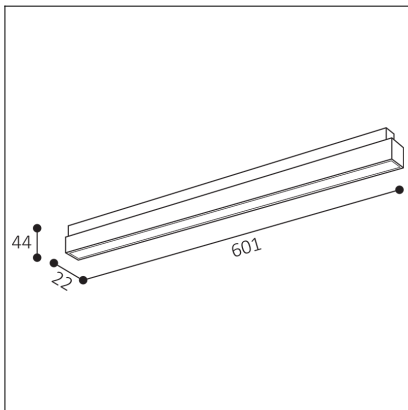

MAGLINE III 60, B

Code: 6481973
Color: BLACK / 9017
Material: ALUMINIUM/PC
Power: 24W
Color temperature: 2700K/3300K/4000K
Lumen output: 2040lm
Efficacy: 85lm/W
Color rendering index: 90+
SDCM: < 3
Light beam angle: 110°
Light Source: LED
Dimmable: ON/OFF
LED lifetime: L80B20 50.000h
Driver: 700 mA
Voltage / Frequency: 48V DC
Dimensions luminaire: 601x22x44 mm
Product weight kg: 0.4
Packing carton: 30
Package dimensions: 620x50x30 mm