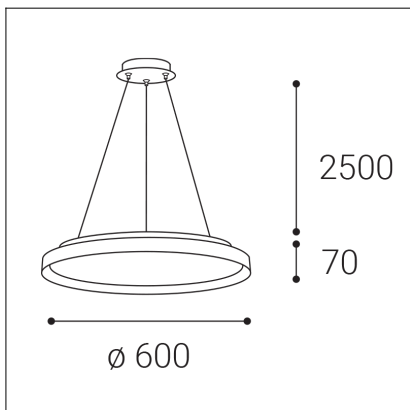

MOON 60 P/N-Z, G

Code:	3274977DT
Color:	GOLD / 1036
Material:	METAL/PMMA
Power:	60W (50+10)
Color temperature:	2700K/3000K/4000K
Lumen output:	3500+700lm
Efficacy:	70lm/W
Color rendering index:	90+
SDCM:	< 3
Light beam angle:	160°
Light Source:	LED
Dimmable:	TRIAC
LED lifetime:	L80B20 50.000h
Driver:	1200 + 250 mA
Voltage / Frequency:	220-240V AC, 50-60Hz
Dimensions luminaire:	d600x70 mm
Product weight kg:	8
Length suspension:	2500 mm
Package dimensions:	660x660x95+460x460x120 mm