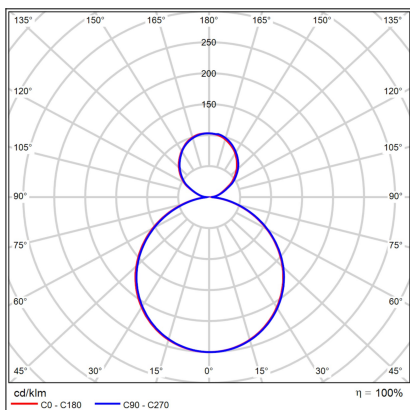

MOON 60 P/N-Z, G

Code:	3274977DT
Color:	GOLD / 1036
Material:	METAL/PMMA
Power:	60W (50+10)
Color temperature:	2700K/3000K/4000K
Lumen output:	3500+700lm
Efficacy:	70lm/W
Color rendering index:	90+
SDCM:	< 3
Light beam angle:	160°
Light Source:	LED
Dimmable:	TRIAC
LED lifetime:	L80B20 50.000h
Driver:	1200 + 250 mA
Voltage / Frequency:	220-240V AC, 50-60Hz
Dimensions luminaire:	d600x70 mm
Product weight kg:	8
Length suspension:	2500 mm
Package dimensions:	660x660x95+460x460x120 mm