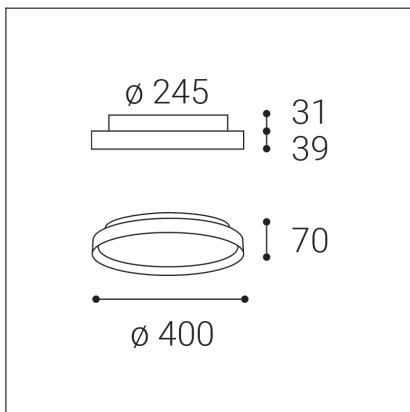

# MOON 40, BCH

**Code:** 12748737

**Color:** BLACK/CHAMPAGNE / 9017/1036

**Material:** METAL/PMMA

**Power:** 36W (30+6)

**Color temperature:** 2700K/3000K/4000K

**Lumen output:** 2100+420lm

**Efficacy:** 70lm/W

**Color rendering index:** 90+

**SDCM:** < 3

**Light beam angle:** 160°

**Light Source:** LED

**Dimmable:** ON/OFF

**LED lifetime:** L80B20 50.000h

**Driver:** 750 + 160 mA

**Voltage / Frequency:** 220-240V AC, 50-60Hz

**Dimensions luminaire:** d400x70 mm

**Product weight kg:** 2.9

**Package dimensions:** 460x460x95 mm

**Remark:** wall mountable - yes

**5**  
year  
warranty