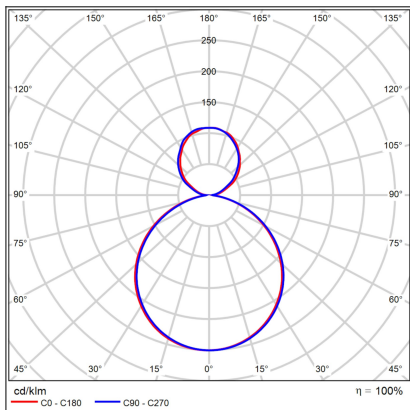

# MOON 40, BCH

**Code:** 12748737

**Color:** BLACK/CHAMPAGNE / 9017/1036

**Material:** METAL/PMMA

**Power:** 36W (30+6)

**Color temperature:** 2700K/3000K/4000K

**Lumen output:** 2100+420lm

**Efficacy:** 70lm/W

**Color rendering index:** 90+

**SDCM:** < 3

**Light beam angle:** 160°

**Light Source:** LED

**Dimmable:** ON/OFF

**LED lifetime:** L80B20 50.000h

**Driver:** 750 + 160 mA

**Voltage / Frequency:** 220-240V AC, 50-60Hz

**Dimensions luminaire:** d400x70 mm

**Product weight kg:** 2.9

**Package dimensions:** 460x460x95 mm

**Remark:** wall mountable - yes

**5**  
year  
warranty