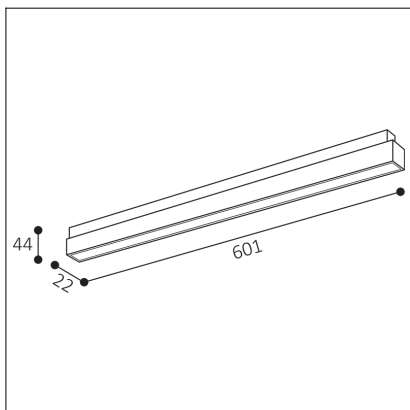

MAGLINE III 60, W

Code: 6481971
Color: WHITE / 9003
Material: ALUMINIUM/PC
Power: 24W
Color temperature: 2700K/3300K/4000K
Lumen output: 2040lm
Efficacy: 85lm/W
Color rendering index: 90+
SDCM: < 3
Light beam angle: 110°
Light Source: LED
Dimmable: ON/OFF
LED lifetime: L80B20 50.000h
Driver: 700 mA
Voltage / Frequency: 48V DC
Dimensions luminaire: 601x22x44 mm
Product weight kg: 0.4
Packing carton: 30
Package dimensions: 620x50x30 mm