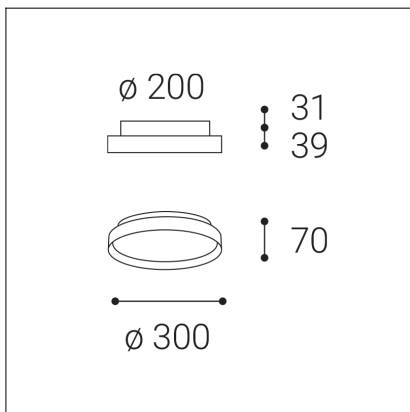

MOON 30, BCH

Code:	12761737D
Color:	BLACK/CHAMPAGNE / 9017/1036
Material:	METAL/PMMA
Power:	25W (20+5)
Color temperature:	2700K/3000K/4000K
Lumen output:	1400+350lm
Efficacy:	70lm/W
Color rendering index:	90+
SDCM:	< 3
Light beam angle:	160°
Light Source:	LED
Dimmable:	DALI/PUSH
LED lifetime:	L80B20 50.000h
Driver:	500 + 150 mA
Voltage / Frequency:	220-240V AC, 50-60Hz
Dimensions luminaire:	d300x70 mm
Product weight kg:	2.4
Package dimensions:	360x360x95 mm
Remark:	wall mountable - yes