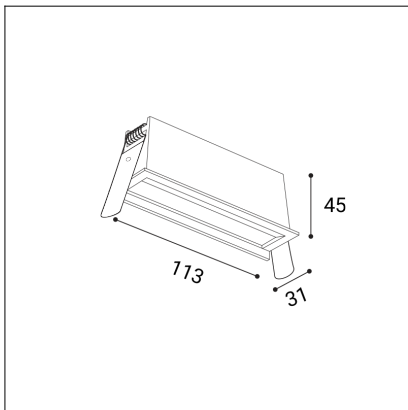

RIVA MINI WW 6, B

Code:	2560453D
Color:	BLACK / 9005
Material:	ALUMINIUM/PC
Power:	10W
Color temperature:	3000K/3500K/4000K
Lumen output:	800lm
Efficacy:	80lm/W
Color rendering index:	90+
SDCM:	< 3
Light beam angle:	AS 36°
Light Source:	LED
Dimmable:	DALI/PUSH
LED lifetime:	L80B20 50.000h
Driver:	250 mA
Voltage / Frequency:	220-240V AC, 50-60Hz
Dimensions luminaire:	113x31x45 mm
Installation hole:	108 x 27 mm
Product weight kg:	0.2
Package dimensions:	135x55x85 mm