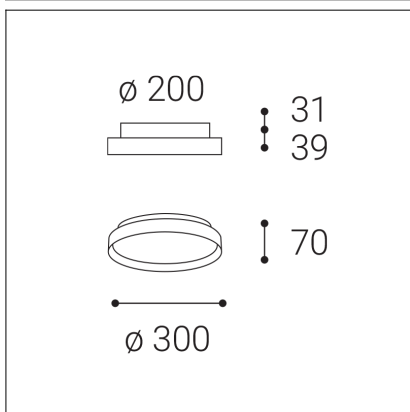

MOON 30, B

Code:	1276173D
Color:	BLACK / 9017
Material:	METAL/PMMA
Power:	25W (20+5)
Color temperature:	2700K/3000K/4000K
Lumen output:	1400+350lm
Efficacy:	70lm/W
Color rendering index:	90+
SDCM:	< 3
Light beam angle:	160°
Light Source:	LED
Dimmable:	DALI/PUSH
LED lifetime:	L80B20 50.000h
Driver:	500 + 150 mA
Voltage / Frequency:	220-240V AC, 50-60Hz
Dimensions luminaire:	d300x70 mm
Product weight kg:	2.4
Package dimensions:	360x360x95 mm
Remark:	wall mountable - yes