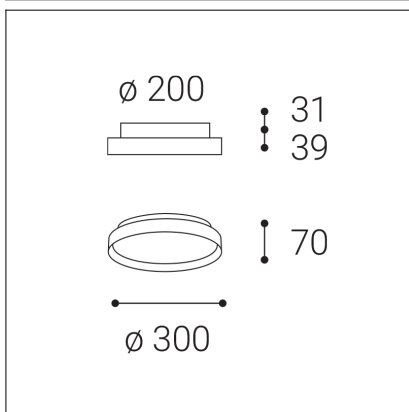

# MOON 30, B

<b>Code:</b> 1276173
<b>Color:</b> BLACK / 9017
<b>Material:</b> METAL/PMMA
<b>Power:</b> 25W (20+5)
<b>Color temperature:</b> 2700K/3000K/4000K
<b>Lumen output:</b> 1400+350lm
<b>Efficacy:</b> 70lm/W
<b>Color rendering index:</b> 90+
<b>SDCM:</b> < 3
<b>Light beam angle:</b> 160°
<b>Light Source:</b> LED
<b>Dimmable:</b> ON/OFF
<b>LED lifetime:</b> L80B20 50.000h
<b>Driver:</b> 500 + 135 mA
<b>Voltage / Frequency:</b> 220-240V AC, 50-60Hz
<b>Dimensions luminaire:</b> d300x70 mm
<b>Product weight kg:</b> 2.4
<b>Package dimensions:</b> 360x360x95 mm
<b>Remark:</b> wall mountable - yes