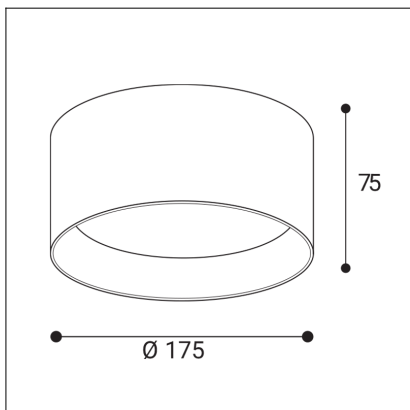

ZETA ON L, B

Code:	1481423D
Color:	BLACK / 9017
Material:	ALUMINIUM/PMMA
Power:	20W
Color temperature:	2700K
Lumen output:	1800lm
Efficacy:	90lm/W
Color rendering index:	90+
SDCM:	< 3
Light beam angle:	90°
Light Source:	LED
Dimmable:	DALI/PUSH
LED lifetime:	L80B20 50.000h
Driver:	500 mA
Voltage / Frequency:	220-240V AC, 50-60Hz
Dimensions luminaire:	d175x75 mm
Product weight kg:	0.9
Package dimensions:	190x190x95 mm
Remark:	wall mountable - yes