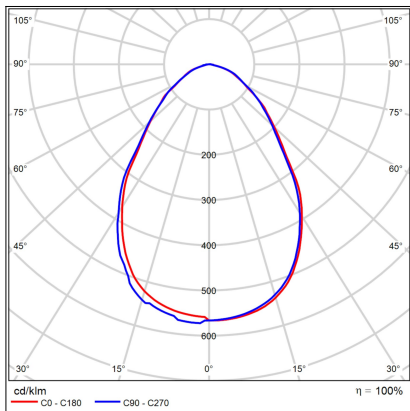

ZETA ON S, B

| | |
|-------------------------------|--|
| Code: | 1480223DT |
| Color: | BLACK / 9017 |
| Material: | ALUMINIUM/PMMA |
| Power: | 8-12W |
| Color temperature: | 2700K |
| Lumen output: | 720-1080lm |
| Efficacy: | 90lm/W |
| Color rendering index: | 90+ |
| SDCM: | < 3 |
| Light beam angle: | 90° |
| Light Source: | LED |
| Dimmable: | TRIAC |
| LED lifetime: | L80B20 50.000h |
| Driver: | 200-300 mA |
| Voltage / Frequency: | 220-240V AC, 50-60Hz |
| Dimensions luminaire: | d120x64 mm |
| Product weight kg: | 0.54 |
| Package dimensions: | 130x130x85 mm |
| Remark: | wall mountable - yes / switching driver 8-10-12W |