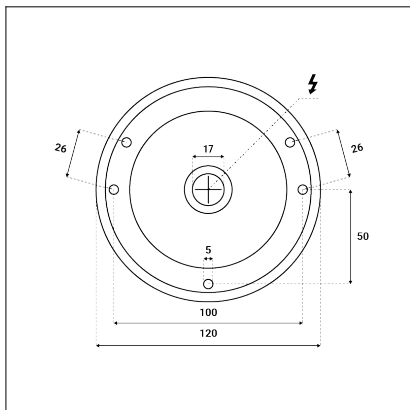

ZETA ON S, B

| | |
|-------------------------------|--|
| Code: | 1480223DT |
| Color: | BLACK / 9017 |
| Material: | ALUMINIUM/PMMA |
| Power: | 8-12W |
| Color temperature: | 2700K |
| Lumen output: | 720-1080lm |
| Efficacy: | 90lm/W |
| Color rendering index: | 90+ |
| SDCM: | < 3 |
| Light beam angle: | 90° |
| Light Source: | LED |
| Dimmable: | TRIAC |
| LED lifetime: | L80B20 50.000h |
| Driver: | 200-300 mA |
| Voltage / Frequency: | 220-240V AC, 50-60Hz |
| Dimensions luminaire: | d120x64 mm |
| Product weight kg: | 0.54 |
| Package dimensions: | 130x130x85 mm |
| Remark: | wall mountable - yes / switching driver 8-10-12W |