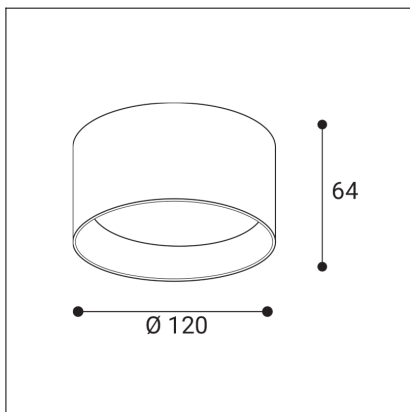

ZETA ON S, B

| | |
|-------------------------------|--|
| Code: | 1480223DT |
| Color: | BLACK / 9017 |
| Material: | ALUMINIUM/PMMA |
| Power: | 8-12W |
| Color temperature: | 2700K |
| Lumen output: | 720-1080lm |
| Efficacy: | 90lm/W |
| Color rendering index: | 90+ |
| SDCM: | < 3 |
| Light beam angle: | 90° |
| Light Source: | LED |
| Dimmable: | TRIAC |
| LED lifetime: | L80B20 50.000h |
| Driver: | 200-300 mA |
| Voltage / Frequency: | 220-240V AC, 50-60Hz |
| Dimensions luminaire: | d120x64 mm |
| Product weight kg: | 0.54 |
| Package dimensions: | 130x130x85 mm |
| Remark: | wall mountable - yes / switching driver 8-10-12W |