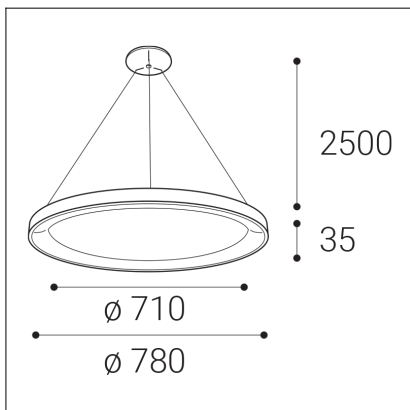

BELLA SLIM 78 P-Z, B

Code:	3271973DT
Color:	BLACK / 9017
Material:	ALUMINIUM/PMMA
Power:	60W
Color temperature:	2700K/3000K/4000K
Lumen output:	4200lm
Efficacy:	70lm/W
Color rendering index:	90+
SDCM:	< 3
Light beam angle:	160°
Light Source:	LED
Dimmable:	TRIAC
LED lifetime:	L80B20 50.000h
Driver:	2x 750 mA
Voltage / Frequency:	220-240V AC, 50-60Hz
Dimensions luminaire:	d780x35 mm
Product weight kg:	2.6
Length suspension:	2500 mm
Package dimensions:	820x820x95 mm