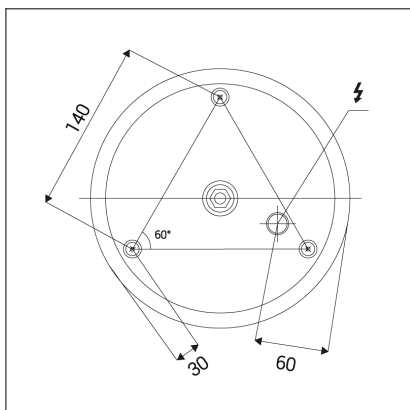

BELLA SLIM 78 P-Z, B

Code:	3271973DT
Color:	BLACK / 9017
Material:	ALUMINIUM/PMMA
Power:	60W
Color temperature:	2700K/3000K/4000K
Lumen output:	4200lm
Efficacy:	70lm/W
Color rendering index:	90+
SDCM:	< 3
Light beam angle:	160°
Light Source:	LED
Dimmable:	TRIAC
LED lifetime:	L80B20 50.000h
Driver:	2x 750 mA
Voltage / Frequency:	220-240V AC, 50-60Hz
Dimensions luminaire:	d780x35 mm
Product weight kg:	2.6
Length suspension:	2500 mm
Package dimensions:	820x820x95 mm