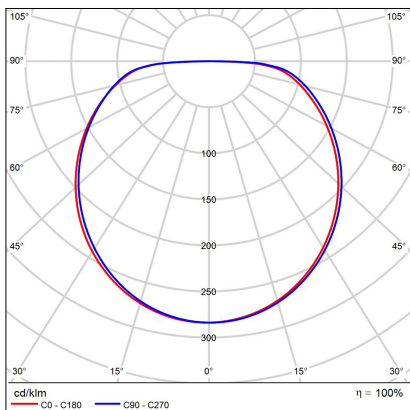

BELLA SLIM 78 P-Z, B

Code:	3271973DT
Color:	BLACK / 9017
Material:	ALUMINIUM/PMMA
Power:	60W
Color temperature:	2700K/3000K/4000K
Lumen output:	4200lm
Efficacy:	70lm/W
Color rendering index:	90+
SDCM:	< 3
Light beam angle:	160°
Light Source:	LED
Dimmable:	TRIAC
LED lifetime:	L80B20 50.000h
Driver:	2x 750 mA
Voltage / Frequency:	220-240V AC, 50-60Hz
Dimensions luminaire:	d780x35 mm
Product weight kg:	2.6
Length suspension:	2500 mm
Package dimensions:	820x820x95 mm