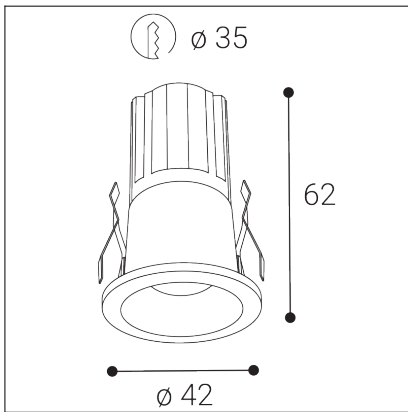

SPOT MINI B, W

Code:	2050321DT
Color:	WHITE / 9010
Material:	ALUMINIUM/PMMA
Power:	7W
Color temperature:	2700K
Lumen output:	490lm
Efficacy:	70lm/W
Color rendering index:	90+
SDCM:	< 3
Light beam angle:	30°
Light Source:	LED
Dimmable:	TRIAC
LED lifetime:	L80B20 50.000h
Driver:	150 mA
Voltage / Frequency:	220-240V AC, 50-60Hz
Dimensions luminaire:	d42x62 mm
Package dimensions:	100x100x130 mm