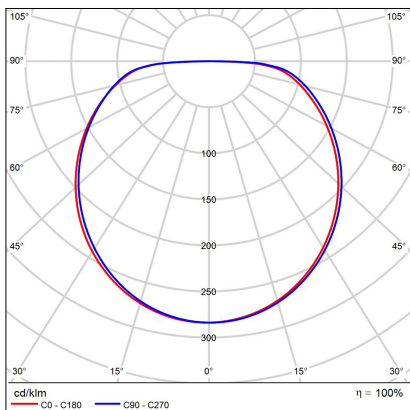

BELLA SLIM 78 P-Z, B

Code:	3271973D
Color:	BLACK / 9017
Material:	ALUMINIUM/PMMA
Power:	60W
Color temperature:	2700K/3000K/4000K
Lumen output:	4200lm
Efficacy:	70lm/W
Color rendering index:	90+
SDCM:	< 3
Light beam angle:	160°
Light Source:	LED
Dimmable:	DALI/PUSH
LED lifetime:	L80B20 50.000h
Driver:	1400 mA
Voltage / Frequency:	220-240V AC, 50-60Hz
Dimensions luminaire:	d780x35 mm
Product weight kg:	2.6
Length suspension:	2500 mm
Package dimensions:	820x820x95 mm