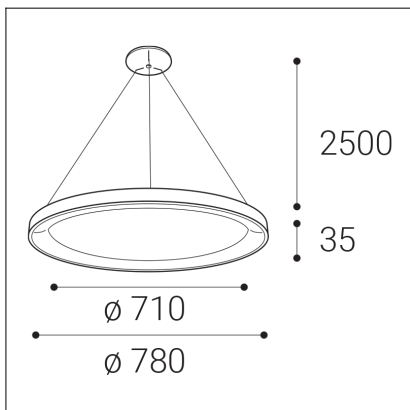

BELLA SLIM 78 P-Z, B

Code:	3271973D
Color:	BLACK / 9017
Material:	ALUMINIUM/PMMA
Power:	60W
Color temperature:	2700K/3000K/4000K
Lumen output:	4200lm
Efficacy:	70lm/W
Color rendering index:	90+
SDCM:	< 3
Light beam angle:	160°
Light Source:	LED
Dimmable:	DALI/PUSH
LED lifetime:	L80B20 50.000h
Driver:	1400 mA
Voltage / Frequency:	220-240V AC, 50-60Hz
Dimensions luminaire:	d780x35 mm
Product weight kg:	2.6
Length suspension:	2500 mm
Package dimensions:	820x820x95 mm