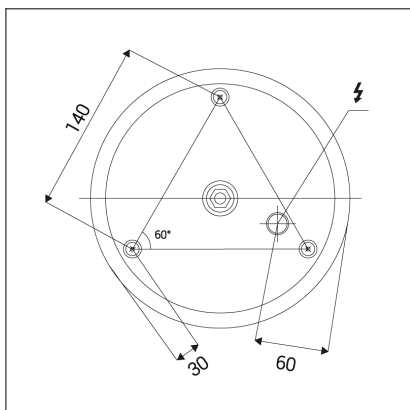

BELLA SLIM 78 P-Z, B

Code:	3271973D
Color:	BLACK / 9017
Material:	ALUMINIUM/PMMA
Power:	60W
Color temperature:	2700K/3000K/4000K
Lumen output:	4200lm
Efficacy:	70lm/W
Color rendering index:	90+
SDCM:	< 3
Light beam angle:	160°
Light Source:	LED
Dimmable:	DALI/PUSH
LED lifetime:	L80B20 50.000h
Driver:	1400 mA
Voltage / Frequency:	220-240V AC, 50-60Hz
Dimensions luminaire:	d780x35 mm
Product weight kg:	2.6
Length suspension:	2500 mm
Package dimensions:	820x820x95 mm