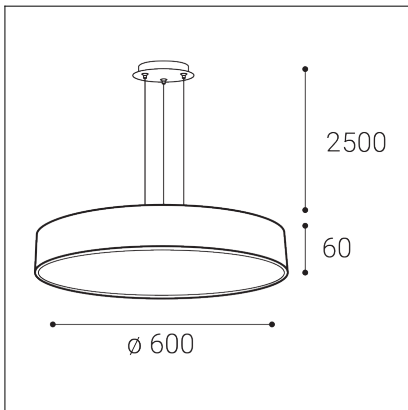

# MONO SLIM 60 P-Z, W

**Code:** 3274371

**Color:** WHITE / 9003

**Material:** METAL/PMMA

**Power:** 60W

**Color temperature:** 2700K/3000K/4000K

**Lumen output:** 4200lm

**Efficacy:** 70lm/W

**Color rendering index:** 90+

**SDCM:** < 3

**Light beam angle:** 160°

**Light Source:** LED

**Dimmable:** ON/OFF

**LED lifetime:** L80B20 50.000h

**Driver:** 2x 750 mA

**Voltage / Frequency:** 220-240V AC, 50-60Hz

**Dimensions luminaire:** d600x60 mm

**Product weight kg:** 3.8

**Packing carton:** 1

**Length suspension:** 2500 mm

**Package dimensions:** 640x640x85 mm

**5**  
year  
warranty