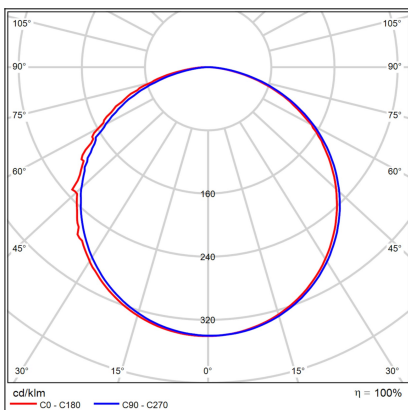

# MONO SLIM 60 P-Z, W

**Code:** 3274371

**Color:** WHITE / 9003

**Material:** METAL/PMMA

**Power:** 60W

**Color temperature:** 2700K/3000K/4000K

**Lumen output:** 4200lm

**Efficacy:** 70lm/W

**Color rendering index:** 90+

**SDCM:** < 3

**Light beam angle:** 160°

**Light Source:** LED

**Dimmable:** ON/OFF

**LED lifetime:** L80B20 50.000h

**Driver:** 2x 750 mA

**Voltage / Frequency:** 220-240V AC, 50-60Hz

**Dimensions luminaire:** d600x60 mm

**Product weight kg:** 3.8

**Packing carton:** 1

**Length suspension:** 2500 mm

**Package dimensions:** 640x640x85 mm

**5**  
year  
warranty