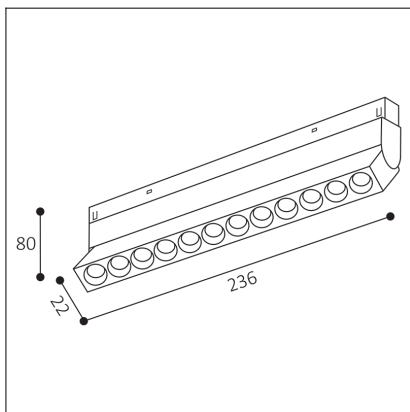

MAGLASER III TILT, B

Code:	6482283DTW
Color:	BLACK / 9017
Material:	ALUMINIUM/PC
Power:	12W
Color temperature:	2700K-6500K
Lumen output:	1068lm
Efficacy:	89lm/W
Color rendering index:	90+
SDCM:	< 3
Light beam angle:	38°
Unified Glare Rating:	< 16
Light Source:	LED
Dimmable:	DALI TW
LED lifetime:	L80B20 50.000h
Driver:	700 mA
Voltage / Frequency:	48V DC
Dimensions luminaire:	235x22x80 mm
Product weight kg:	0.35
Packing carton:	30
Package dimensions:	250x80x30 mm