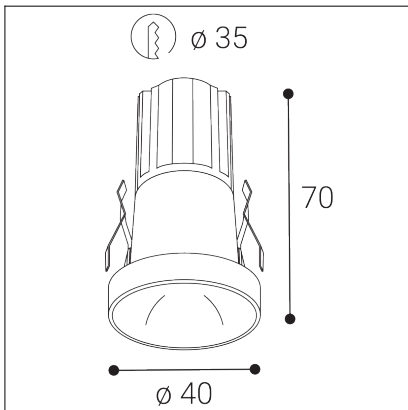

SPOT MINI A, W

Code:	2050251D
Color:	WHITE / 9010
Material:	ALUMINIUM/PMMA
Power:	7W
Color temperature:	3000K/3500K/4000K
Lumen output:	490lm
Efficacy:	70lm/W
Color rendering index:	90+
SDCM:	< 3
Light beam angle:	30°
Light Source:	LED
Dimmable:	DALI/PUSH
LED lifetime:	L80B20 50.000h
Driver:	150 mA
Voltage / Frequency:	220-240V AC, 50-60Hz
Dimensions luminaire:	d40x70 mm
Package dimensions:	100x100x130 mm