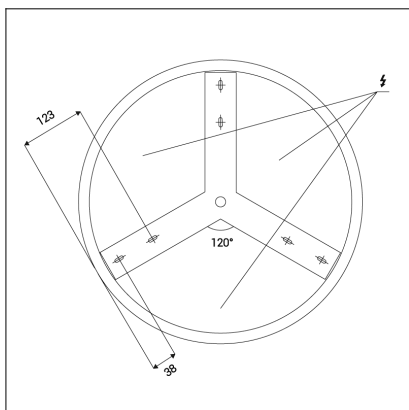

# BELLA SLIM 48, W

<b>Code:</b>	1271671DT
<b>Color:</b>	WHITE / 9003
<b>Material:</b>	ALUMINIUM/PMMA
<b>Power:</b>	38W
<b>Color temperature:</b>	2700K/3000K/4000K
<b>Lumen output:</b>	2660lm
<b>Efficacy:</b>	70lm/W
<b>Color rendering index:</b>	90+
<b>SDCM:</b>	< 3
<b>Light beam angle:</b>	160°
<b>Light Source:</b>	LED
<b>Dimmable:</b>	TRIAC
<b>LED lifetime:</b>	L80B20 50.000h
<b>Driver:</b>	950 mA
<b>Voltage / Frequency:</b>	220-240V AC, 50-60Hz
<b>Dimensions luminaire:</b>	d480x60 mm
<b>Product weight kg:</b>	2.4
<b>Package dimensions:</b>	520x520x85 mm
<b>Remark:</b>	wall mountable - yes