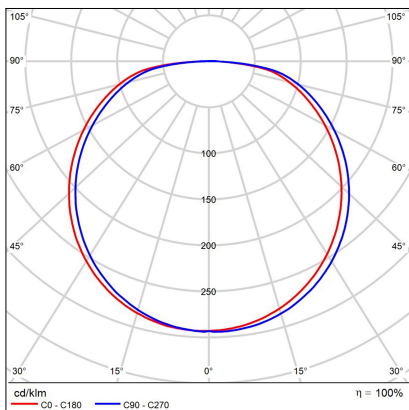

# BELLA SLIM 48, W

<b>Code:</b>	1271671DT
<b>Color:</b>	WHITE / 9003
<b>Material:</b>	ALUMINIUM/PMMA
<b>Power:</b>	38W
<b>Color temperature:</b>	2700K/3000K/4000K
<b>Lumen output:</b>	2660lm
<b>Efficacy:</b>	70lm/W
<b>Color rendering index:</b>	90+
<b>SDCM:</b>	< 3
<b>Light beam angle:</b>	160°
<b>Light Source:</b>	LED
<b>Dimmable:</b>	TRIAC
<b>LED lifetime:</b>	L80B20 50.000h
<b>Driver:</b>	950 mA
<b>Voltage / Frequency:</b>	220-240V AC, 50-60Hz
<b>Dimensions luminaire:</b>	d480x60 mm
<b>Product weight kg:</b>	2.4
<b>Package dimensions:</b>	520x520x85 mm
<b>Remark:</b>	wall mountable - yes