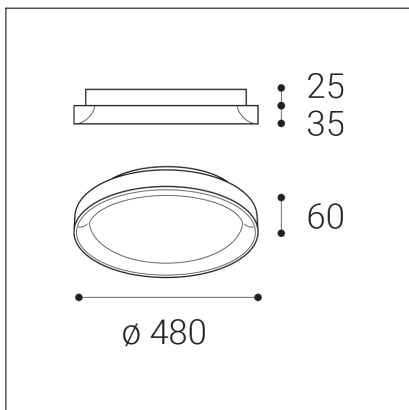

# BELLA SLIM 48, W

<b>Code:</b>	1271671DT
<b>Color:</b>	WHITE / 9003
<b>Material:</b>	ALUMINIUM/PMMA
<b>Power:</b>	38W
<b>Color temperature:</b>	2700K/3000K/4000K
<b>Lumen output:</b>	2660lm
<b>Efficacy:</b>	70lm/W
<b>Color rendering index:</b>	90+
<b>SDCM:</b>	< 3
<b>Light beam angle:</b>	160°
<b>Light Source:</b>	LED
<b>Dimmable:</b>	TRIAC
<b>LED lifetime:</b>	L80B20 50.000h
<b>Driver:</b>	950 mA
<b>Voltage / Frequency:</b>	220-240V AC, 50-60Hz
<b>Dimensions luminaire:</b>	d480x60 mm
<b>Product weight kg:</b>	2.4
<b>Package dimensions:</b>	520x520x85 mm
<b>Remark:</b>	wall mountable - yes