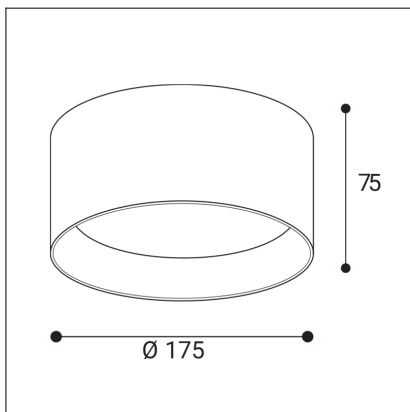

ZETA ON L, G

Code: 1481457D
Color: GOLD / 1036
Material: ALUMINIUM/PMMA
Power: 20W
Color temperature: 3000K/3500K/4000K
Lumen output: 1800lm
Efficacy: 90lm/W
Color rendering index: 90+
SDCM: < 3
Light beam angle: 90°
Light Source: LED
Dimmable: DALI/PUSH
LED lifetime: L80B20 50.000h
Driver: 500 mA
Voltage / Frequency: 220-240V AC, 50-60Hz
Dimensions luminaire: d175x75 mm
Product weight kg: 0.9
Package dimensions: 190x190x95 mm
Remark: wall mountable - yes