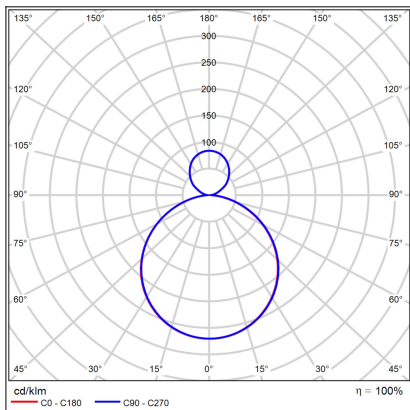

MOON 80, W

Code: 1275071D

Color: WHITE / 9003

Material: METAL/PMMA

Power: 88W (76+12)

Color temperature: 2700K/3000K/4000K

Lumen output: 5320+840lm

Efficacy: 70lm/W

Color rendering index: 90+

SDCM: < 3

Light beam angle: 160°

Light Source: LED

Dimmable: DALI/PUSH

LED lifetime: L80B20 50.000h

Driver: 1900 + 300 mA

Voltage / Frequency: 220-240V AC, 50-60Hz

Dimensions luminaire: d800x70 mm

Product weight kg: 8.9

Package dimensions: 860x860x95 mm

Remark: wall mountable - yes