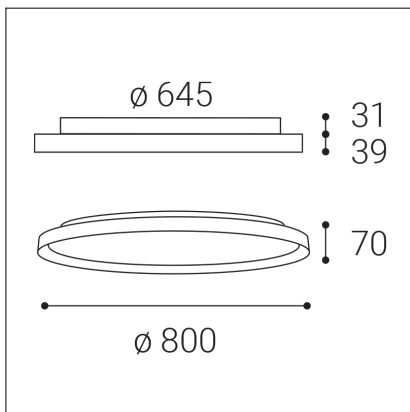

MOON 80, W

Code: 1275071D

Color: WHITE / 9003

Material: METAL/PMMA

Power: 88W (76+12)

Color temperature: 2700K/3000K/4000K

Lumen output: 5320+840lm

Efficacy: 70lm/W

Color rendering index: 90+

SDCM: < 3

Light beam angle: 160°

Light Source: LED

Dimmable: DALI/PUSH

LED lifetime: L80B20 50.000h

Driver: 1900 + 300 mA

Voltage / Frequency: 220-240V AC, 50-60Hz

Dimensions luminaire: d800x70 mm

Product weight kg: 8.9

Package dimensions: 860x860x95 mm

Remark: wall mountable - yes