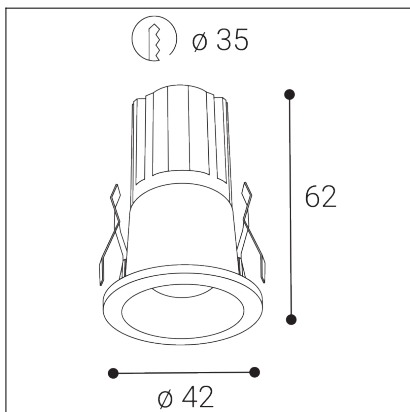

SPOT MINI B, B

Code:	2050353D
Color:	BLACK / 9005
Material:	ALUMINIUM/PMMA
Power:	7W
Color temperature:	3000K/3500K/4000K
Lumen output:	490lm
Efficacy:	70lm/W
Color rendering index:	90+
SDCM:	< 3
Light beam angle:	30°
Light Source:	LED
Dimmable:	DALI/PUSH
LED lifetime:	L80B20 50.000h
Driver:	150 mA
Voltage / Frequency:	220-240V AC, 50-60Hz
Dimensions luminaire:	d42x62 mm
Package dimensions:	100x100x130 mm