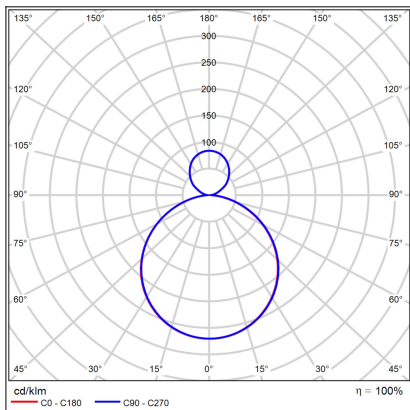

# MOON 80, N

<b>Code:</b> 1275076D
<b>Color:</b> NICKEL / 7032
<b>Material:</b> METAL/PMMA
<b>Power:</b> 88W (76+12)
<b>Color temperature:</b> 2700K/3000K/4000K
<b>Lumen output:</b> 5320+840lm
<b>Efficacy:</b> 70lm/W
<b>Color rendering index:</b> 90+
<b>SDCM:</b> < 3
<b>Light beam angle:</b> 160°
<b>Light Source:</b> LED
<b>Dimmable:</b> DALI/PUSH
<b>LED lifetime:</b> L80B20 50.000h
<b>Driver:</b> 1900 + 300 mA
<b>Voltage / Frequency:</b> 220-240V AC, 50-60Hz
<b>Dimensions luminaire:</b> d800x70 mm
<b>Product weight kg:</b> 8.9
<b>Package dimensions:</b> 860x860x95 mm
<b>Remark:</b> wall mountable - yes