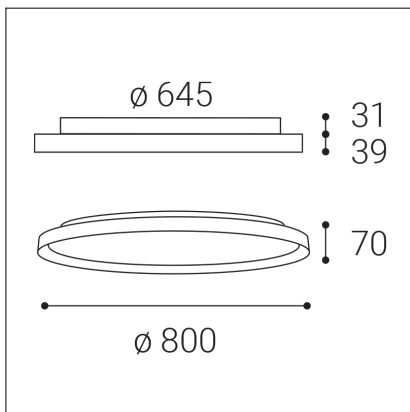

# MOON 80, N

<b>Code:</b> 1275076D
<b>Color:</b> NICKEL / 7032
<b>Material:</b> METAL/PMMA
<b>Power:</b> 88W (76+12)
<b>Color temperature:</b> 2700K/3000K/4000K
<b>Lumen output:</b> 5320+840lm
<b>Efficacy:</b> 70lm/W
<b>Color rendering index:</b> 90+
<b>SDCM:</b> < 3
<b>Light beam angle:</b> 160°
<b>Light Source:</b> LED
<b>Dimmable:</b> DALI/PUSH
<b>LED lifetime:</b> L80B20 50.000h
<b>Driver:</b> 1900 + 300 mA
<b>Voltage / Frequency:</b> 220-240V AC, 50-60Hz
<b>Dimensions luminaire:</b> d800x70 mm
<b>Product weight kg:</b> 8.9
<b>Package dimensions:</b> 860x860x95 mm
<b>Remark:</b> wall mountable - yes