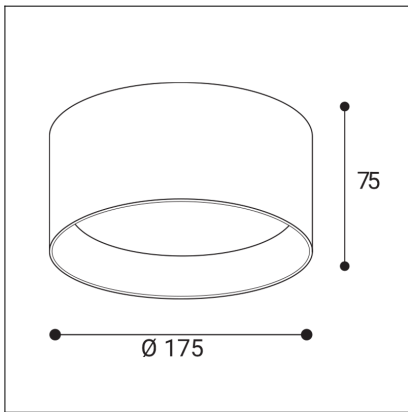

ZETA ON L, CF

Code:	1481428DT
Color:	COFFEE / 8025
Material:	ALUMINIUM/PMMA
Power:	14-20W
Color temperature:	2700K
Lumen output:	1260-1800lm
Efficacy:	90lm/W
Color rendering index:	90+
SDCM:	< 3
Light beam angle:	90°
Light Source:	LED
Dimmable:	TRIAC
LED lifetime:	L80B20 50.000h
Driver:	350-500 mA
Voltage / Frequency:	220-240V AC, 50-60Hz
Dimensions luminaire:	d175x75 mm
Product weight kg:	0.9
Package dimensions:	190x190x95 mm
Remark:	wall mountable - yes / switching driver 14-16-18-20W