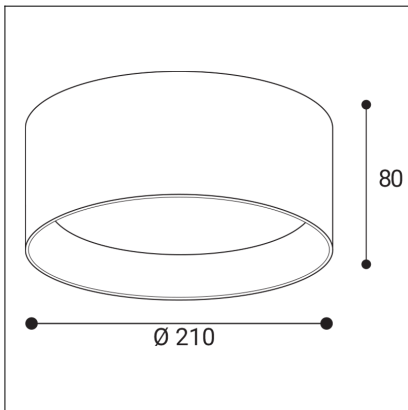

ZETA ON XL, B

Code:	1481523D
Color:	BLACK / 9017
Material:	ALUMINIUM/PMMA
Power:	25W
Color temperature:	2700K
Lumen output:	2250lm
Efficacy:	90lm/W
Color rendering index:	90+
SDCM:	< 3
Light beam angle:	90°
Light Source:	LED
Dimmable:	DALI/PUSH
LED lifetime:	L80B20 50.000h
Driver:	600 mA
Voltage / Frequency:	220-240V AC, 50-60Hz
Dimensions luminaire:	d210x80 mm
Product weight kg:	1.1
Package dimensions:	220x220x110 mm
Remark:	wall mountable - yes