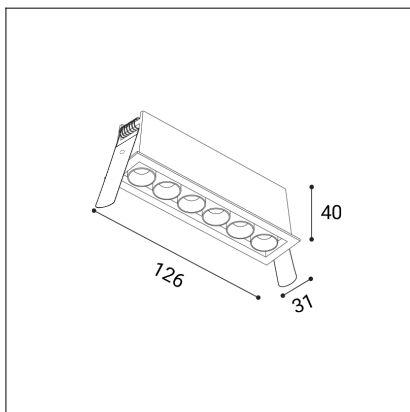

# RIVA MINI 6, B

<b>Code:</b>	2560253DT
<b>Color:</b>	BLACK / 9005
<b>Material:</b>	ALUMINIUM/PC
<b>Power:</b>	10W
<b>Color temperature:</b>	3000K/3500K/4000K
<b>Lumen output:</b>	800lm
<b>Efficacy:</b>	80lm/W
<b>Color rendering index:</b>	90+
<b>SDCM:</b>	< 3
<b>Light beam angle:</b>	38°
<b>Light Source:</b>	LED
<b>Dimmable:</b>	TRIAC
<b>LED lifetime:</b>	L80B20 50.000h
<b>Driver:</b>	250 mA
<b>Voltage / Frequency:</b>	220-240V AC, 50-60Hz
<b>Dimensions luminaire:</b>	126x31x40 mm
<b>Installation hole:</b>	122 x 27 mm
<b>Product weight kg:</b>	0.2
<b>Package dimensions:</b>	135x55x85 mm