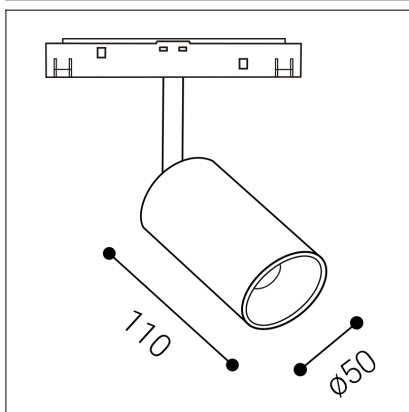

MAGO III M, W

Code:	6096051
Color:	WHITE / 9003
Material:	ALUMINIUM/PMMA
Color temperature:	3000K/3500K/4000K
Lumen output:	800lm
Efficacy:	80lm/W
Color rendering index:	90+
SDCM:	< 3
Light beam angle:	36°
Light Source:	LED
Dimmable:	ON/OFF
LED lifetime:	L80B20 50.000h
Driver:	250 mA
Voltage / Frequency:	48V DC
Dimensions luminaire:	d50x110 mm
Product weight kg:	0.3
Packing carton:	24
Package dimensions:	190x190x60 mm