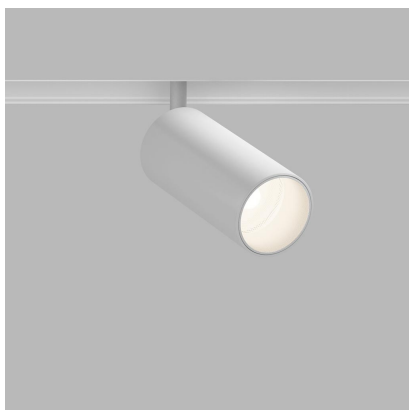

MAGO III M, W

Code:	6096051
Color:	WHITE / 9003
Material:	ALUMINIUM/PMMA
Color temperature:	3000K/3500K/4000K
Lumen output:	800lm
Efficacy:	80lm/W
Color rendering index:	90+
SDCM:	< 3
Light beam angle:	36°
Light Source:	LED
Dimmable:	ON/OFF
LED lifetime:	L80B20 50.000h
Driver:	250 mA
Voltage / Frequency:	48V DC
Dimensions luminaire:	d50x110 mm
Product weight kg:	0.3
Packing carton:	24
Package dimensions:	190x190x60 mm