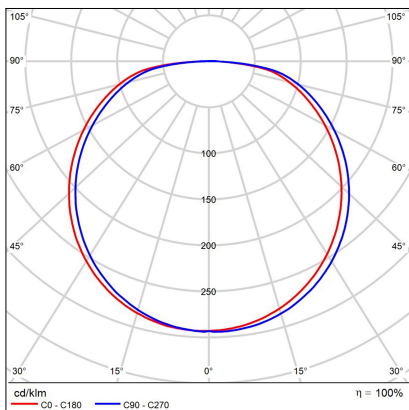

BELLA SLIM 48, CF

Code:	1271678D
Color:	COFFEE / 8025
Material:	ALUMINIUM/PMMA
Power:	38W
Color temperature:	2700K/3000K/4000K
Lumen output:	2660lm
Efficacy:	70lm/W
Color rendering index:	90+
SDCM:	< 3
Light beam angle:	160°
Light Source:	LED
Dimmable:	DALI/PUSH
LED lifetime:	L80B20 50.000h
Driver:	950 mA
Voltage / Frequency:	220-240V AC, 50-60Hz
Dimensions luminaire:	d480x60 mm
Product weight kg:	2.4
Package dimensions:	520x520x85 mm
Remark:	wall mountable - yes