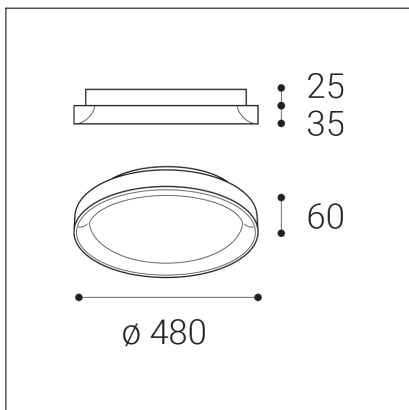

BELLA SLIM 48, CF

Code:	1271678D
Color:	COFFEE / 8025
Material:	ALUMINIUM/PMMA
Power:	38W
Color temperature:	2700K/3000K/4000K
Lumen output:	2660lm
Efficacy:	70lm/W
Color rendering index:	90+
SDCM:	< 3
Light beam angle:	160°
Light Source:	LED
Dimmable:	DALI/PUSH
LED lifetime:	L80B20 50.000h
Driver:	950 mA
Voltage / Frequency:	220-240V AC, 50-60Hz
Dimensions luminaire:	d480x60 mm
Product weight kg:	2.4
Package dimensions:	520x520x85 mm
Remark:	wall mountable - yes