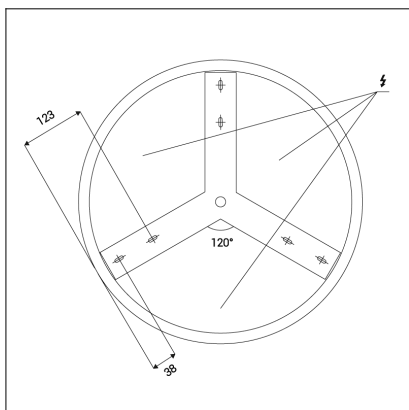

BELLA SLIM 48, CF

Code:	1271678D
Color:	COFFEE / 8025
Material:	ALUMINIUM/PMMA
Power:	38W
Color temperature:	2700K/3000K/4000K
Lumen output:	2660lm
Efficacy:	70lm/W
Color rendering index:	90+
SDCM:	< 3
Light beam angle:	160°
Light Source:	LED
Dimmable:	DALI/PUSH
LED lifetime:	L80B20 50.000h
Driver:	950 mA
Voltage / Frequency:	220-240V AC, 50-60Hz
Dimensions luminaire:	d480x60 mm
Product weight kg:	2.4
Package dimensions:	520x520x85 mm
Remark:	wall mountable - yes