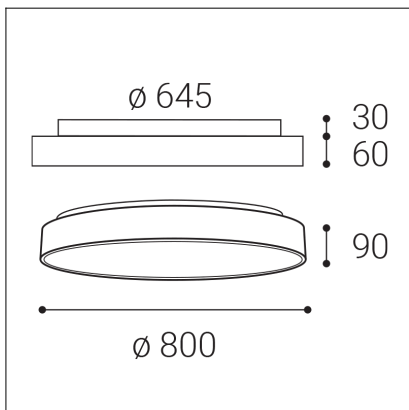

RINGO II 80 P/N, W

Code: 1275771D

Color: WHITE / 9003

Material: ALUMINIUM/PC

Power: 80+12W

Color temperature: 2700K/3000K/4000K

Lumen output: 6000+900lm

Efficacy: 75lm/W

Color rendering index: 90+

SDCM: < 3

Light beam angle: 160°

Light Source: LED

Dimmable: DALI/PUSH

LED lifetime: L80B20 50.000h

Driver: 1900 + 300 mA

Voltage / Frequency: 220-240V AC, 50-60Hz

Dimensions luminaire: d800x60 + 30 mm

Product weight kg: 8.6

Package dimensions: 860x860x125 mm