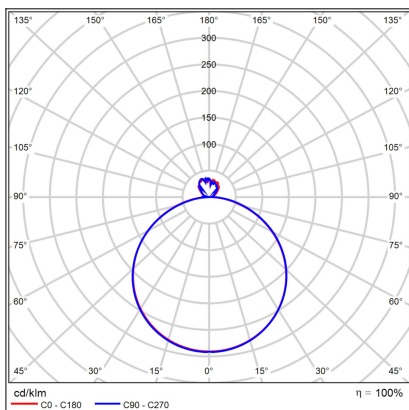

RINGO II 80 P/N, W

Code: 1275771D

Color: WHITE / 9003

Material: ALUMINIUM/PC

Power: 80+12W

Color temperature: 2700K/3000K/4000K

Lumen output: 6000+900lm

Efficacy: 75lm/W

Color rendering index: 90+

SDCM: < 3

Light beam angle: 160°

Light Source: LED

Dimmable: DALI/PUSH

LED lifetime: L80B20 50.000h

Driver: 1900 + 300 mA

Voltage / Frequency: 220-240V AC, 50-60Hz

Dimensions luminaire: d800x60 + 30 mm

Product weight kg: 8.6

Package dimensions: 860x860x125 mm