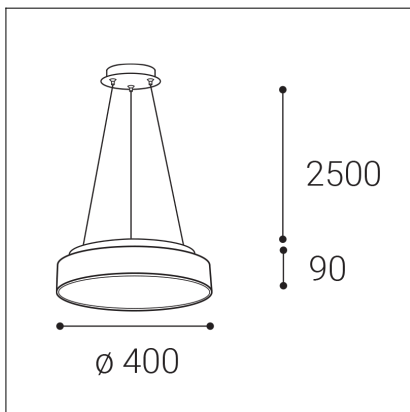

RINGO II 40 P/N-Z, B

Code:	3275573DT
Color:	BLACK / 9017
Material:	ALUMINIUM/PC
Power:	32+8W
Color temperature:	2700K/3000K/4000K
Lumen output:	2400+600lm
Efficacy:	75lm/W
Color rendering index:	90+
SDCM:	< 3
Light beam angle:	160°
Light Source:	LED
Dimmable:	TRIAC
LED lifetime:	L80B20 50.000h
Driver:	900 + 200 mA
Voltage / Frequency:	220-240V AC, 50-60Hz
Dimensions luminaire:	d400x60 + 30 mm
Product weight kg:	3.3
Length suspension:	2500 mm
Package dimensions:	435x435x125+270x270x100 mm