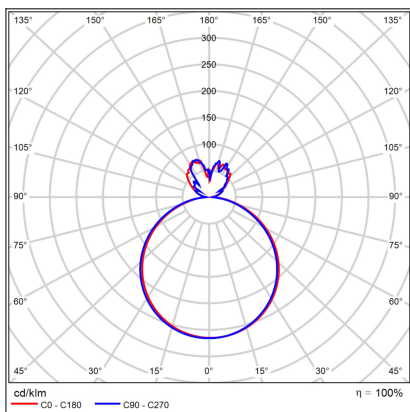

RINGO II 40 P/N-Z, B

Code:	3275573DT
Color:	BLACK / 9017
Material:	ALUMINIUM/PC
Power:	32+8W
Color temperature:	2700K/3000K/4000K
Lumen output:	2400+600lm
Efficacy:	75lm/W
Color rendering index:	90+
SDCM:	< 3
Light beam angle:	160°
Light Source:	LED
Dimmable:	TRIAC
LED lifetime:	L80B20 50.000h
Driver:	900 + 200 mA
Voltage / Frequency:	220-240V AC, 50-60Hz
Dimensions luminaire:	d400x60 + 30 mm
Product weight kg:	3.3
Length suspension:	2500 mm
Package dimensions:	435x435x125+270x270x100 mm