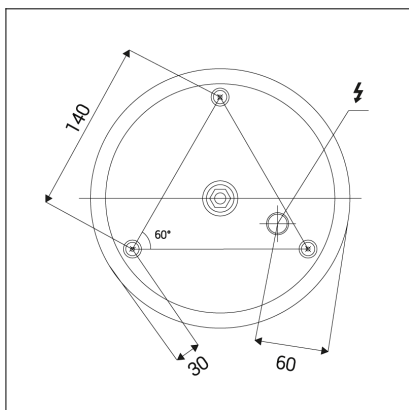

BELLA SLIM 78 P-Z, W

Code:	3271971D
Color:	WHITE / 9003
Material:	ALUMINIUM/PMMA
Power:	60W
Color temperature:	2700K/3000K/4000K
Lumen output:	4200lm
Efficacy:	70lm/W
Color rendering index:	90+
SDCM:	< 3
Light beam angle:	160°
Light Source:	LED
Dimmable:	DALI/PUSH
LED lifetime:	L80B20 50.000h
Driver:	1400 mA
Voltage / Frequency:	220-240V AC, 50-60Hz
Dimensions luminaire:	d780x35 mm
Product weight kg:	2.6
Length suspension:	2500 mm
Package dimensions:	820x820x95 mm