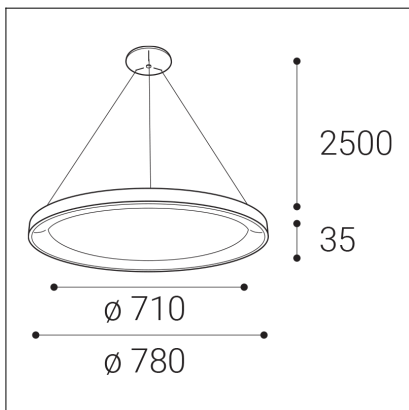

BELLA SLIM 78 P-Z, W

Code:	3271971D
Color:	WHITE / 9003
Material:	ALUMINIUM/PMMA
Power:	60W
Color temperature:	2700K/3000K/4000K
Lumen output:	4200lm
Efficacy:	70lm/W
Color rendering index:	90+
SDCM:	< 3
Light beam angle:	160°
Light Source:	LED
Dimmable:	DALI/PUSH
LED lifetime:	L80B20 50.000h
Driver:	1400 mA
Voltage / Frequency:	220-240V AC, 50-60Hz
Dimensions luminaire:	d780x35 mm
Product weight kg:	2.6
Length suspension:	2500 mm
Package dimensions:	820x820x95 mm