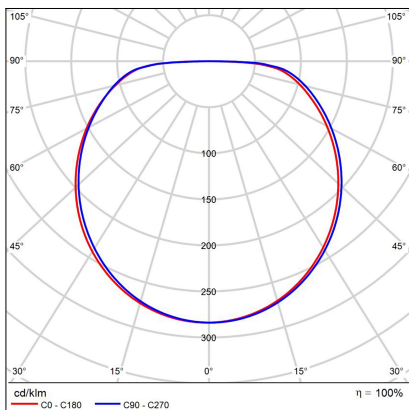

BELLA SLIM 78 P-Z, W

Code:	3271971D
Color:	WHITE / 9003
Material:	ALUMINIUM/PMMA
Power:	60W
Color temperature:	2700K/3000K/4000K
Lumen output:	4200lm
Efficacy:	70lm/W
Color rendering index:	90+
SDCM:	< 3
Light beam angle:	160°
Light Source:	LED
Dimmable:	DALI/PUSH
LED lifetime:	L80B20 50.000h
Driver:	1400 mA
Voltage / Frequency:	220-240V AC, 50-60Hz
Dimensions luminaire:	d780x35 mm
Product weight kg:	2.6
Length suspension:	2500 mm
Package dimensions:	820x820x95 mm