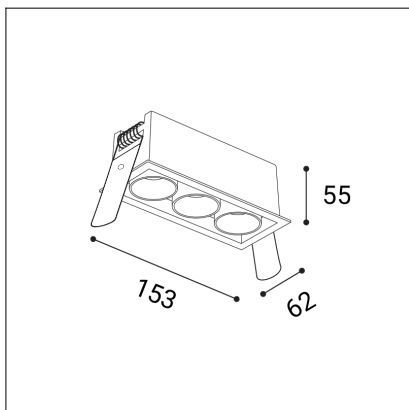

RIVA MAXI 3, B

Code:	2560773DT
Color:	BLACK / 9005
Material:	ALUMINIUM/PC
Power:	15W
Color temperature:	2700K/3000K/4000K
Lumen output:	1200lm
Efficacy:	80lm/W
Color rendering index:	90+
SDCM:	< 3
Light beam angle:	50°
Light Source:	LED
Dimmable:	TRIAC
LED lifetime:	L80B20 50.000h
Driver:	351 mA
Voltage / Frequency:	220-240V AC, 50-60Hz
Dimensions luminaire:	153x62x55 mm
Installation hole:	145 x 55 mm
Product weight kg:	0.45
Package dimensions:	190x85x75 mm