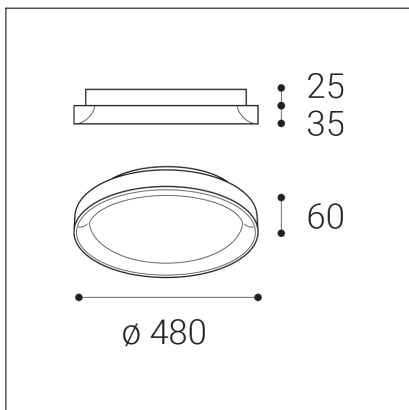

# BELLA SLIM 48, N

<b>Code:</b>	1271676D
<b>Color:</b>	NICKEL / 7032
<b>Material:</b>	ALUMINIUM/PMMA
<b>Power:</b>	38W
<b>Color temperature:</b>	2700K/3000K/4000K
<b>Lumen output:</b>	2660lm
<b>Efficacy:</b>	70lm/W
<b>Color rendering index:</b>	90+
<b>SDCM:</b>	< 3
<b>Light beam angle:</b>	160°
<b>Light Source:</b>	LED
<b>Dimmable:</b>	DALI/PUSH
<b>LED lifetime:</b>	L80B20 50.000h
<b>Driver:</b>	950 mA
<b>Voltage / Frequency:</b>	220-240V AC, 50-60Hz
<b>Dimensions luminaire:</b>	d480x60 mm
<b>Product weight kg:</b>	2.4
<b>Package dimensions:</b>	520x520x85 mm
<b>Remark:</b>	wall mountable - yes