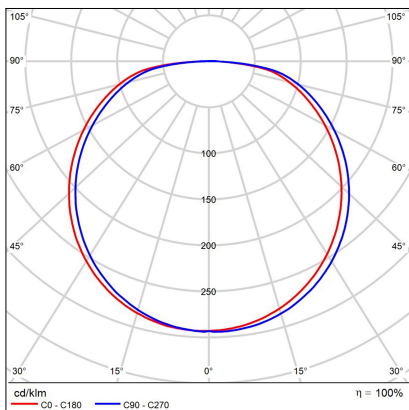

# BELLA SLIM 48, N

<b>Code:</b>	1271676D
<b>Color:</b>	NICKEL / 7032
<b>Material:</b>	ALUMINIUM/PMMA
<b>Power:</b>	38W
<b>Color temperature:</b>	2700K/3000K/4000K
<b>Lumen output:</b>	2660lm
<b>Efficacy:</b>	70lm/W
<b>Color rendering index:</b>	90+
<b>SDCM:</b>	< 3
<b>Light beam angle:</b>	160°
<b>Light Source:</b>	LED
<b>Dimmable:</b>	DALI/PUSH
<b>LED lifetime:</b>	L80B20 50.000h
<b>Driver:</b>	950 mA
<b>Voltage / Frequency:</b>	220-240V AC, 50-60Hz
<b>Dimensions luminaire:</b>	d480x60 mm
<b>Product weight kg:</b>	2.4
<b>Package dimensions:</b>	520x520x85 mm
<b>Remark:</b>	wall mountable - yes