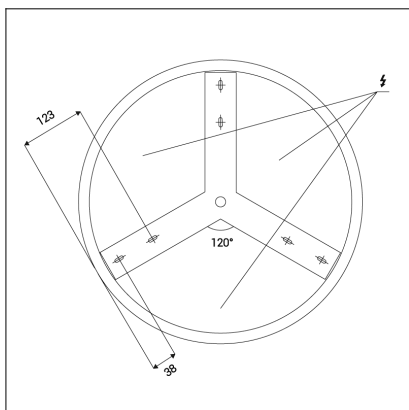

# BELLA SLIM 48, N

<b>Code:</b>	1271676D
<b>Color:</b>	NICKEL / 7032
<b>Material:</b>	ALUMINIUM/PMMA
<b>Power:</b>	38W
<b>Color temperature:</b>	2700K/3000K/4000K
<b>Lumen output:</b>	2660lm
<b>Efficacy:</b>	70lm/W
<b>Color rendering index:</b>	90+
<b>SDCM:</b>	< 3
<b>Light beam angle:</b>	160°
<b>Light Source:</b>	LED
<b>Dimmable:</b>	DALI/PUSH
<b>LED lifetime:</b>	L80B20 50.000h
<b>Driver:</b>	950 mA
<b>Voltage / Frequency:</b>	220-240V AC, 50-60Hz
<b>Dimensions luminaire:</b>	d480x60 mm
<b>Product weight kg:</b>	2.4
<b>Package dimensions:</b>	520x520x85 mm
<b>Remark:</b>	wall mountable - yes