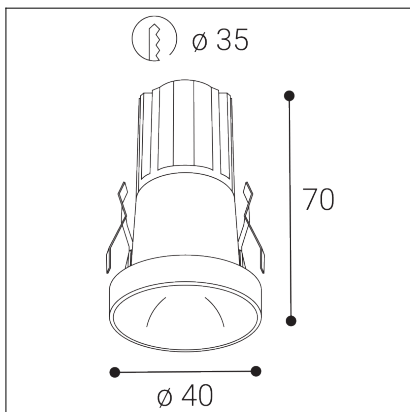

SPOT MINI A, B

Code:	2050253D
Color:	BLACK / 9005
Material:	ALUMINIUM/PMMA
Power:	7W
Color temperature:	3000K/3500K/4000K
Lumen output:	490lm
Efficacy:	70lm/W
Color rendering index:	90+
SDCM:	< 3
Light beam angle:	30°
Light Source:	LED
Dimmable:	DALI/PUSH
LED lifetime:	L80B20 50.000h
Driver:	150 mA
Voltage / Frequency:	220-240V AC, 50-60Hz
Dimensions luminaire:	d40x70 mm
Package dimensions:	100x100x130 mm