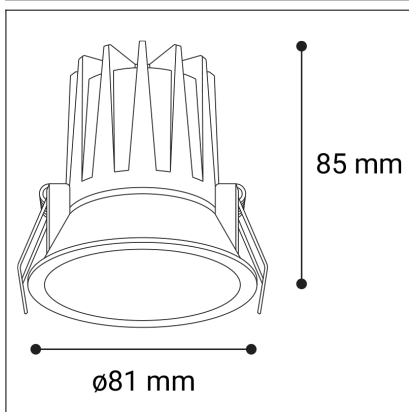

NINO M, B

Code: 2561173D
Color: BLACK / 9005
Material: ALUMINIUM/PC
Power: 9W
Color temperature: 2700K/3000K/4000K
Lumen output: 630lm
Efficacy: 70lm/W
Color rendering index: 90+
SDCM: < 3
Light beam angle: 36°
Unified Glare Rating: < 19
Light Source: LED
Dimmable: DALI/PUSH
LED lifetime: L80B20 50.000h
Driver: 200 mA
Voltage / Frequency: 220-240V AC, 50-60Hz
Dimensions luminaire: d81x85 mm
Product weight kg: 0.2
Package dimensions: 105x90x70 mm