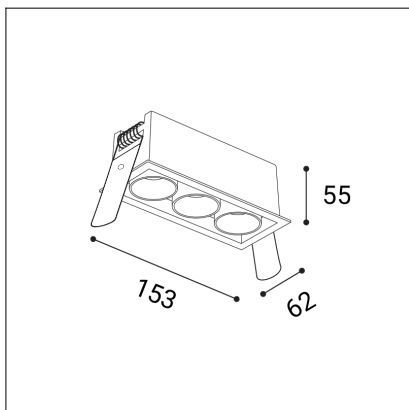

RIVA MAXI 3, B

Code: 2560773
Color: BLACK / 9005
Material: ALUMINIUM/PC
Power: 15W
Color temperature: 2700K/3000K/4000K
Lumen output: 1200lm
Efficacy: 80lm/W
Color rendering index: 90+
SDCM: < 3
Light beam angle: 50°
Light Source: LED
Dimmable: ON/OFF
LED lifetime: L80B20 50.000h
Driver: 350 mA
Voltage / Frequency: 220-240V AC, 50-60Hz
Dimensions luminaire: 153x62x55 mm
Installation hole: 145 x 55 mm
Product weight kg: 0.45
Packing carton: 30
Package dimensions: 190x85x75 mm