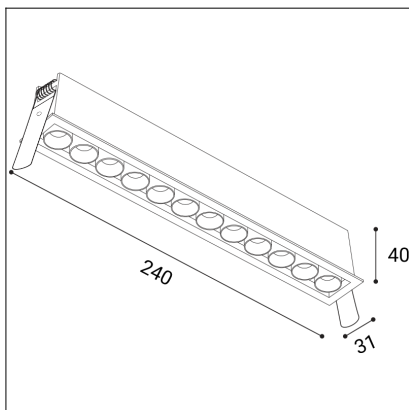

RIVA MINI 12, W

Code: 2560351D
Color: WHITE / 9003
Material: ALUMINIUM/PC
Power: 20W
Color temperature: 3000K/3500K/4000K
Lumen output: 1600lm
Efficacy: 80lm/W
Color rendering index: 90+
SDCM: < 3
Light beam angle: 38°
Light Source: LED
Dimmable: DALI/PUSH
LED lifetime: L80B20 50.000h
Driver: 500 mA
Voltage / Frequency: 220-240V AC, 50-60Hz
Dimensions luminaire: 240x31x40 mm
Installation hole: 236 x 27 mm
Product weight kg: 0.35
Package dimensions: 265x60x55 mm