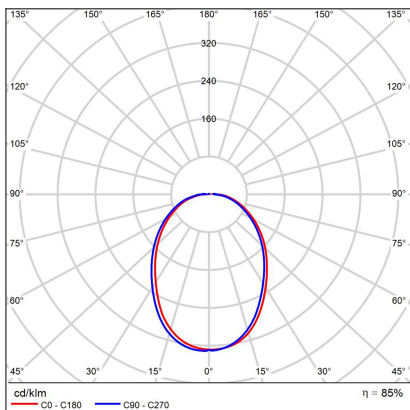

CIRCLE 3 P-Z, W

Code: 3271171DT
Color: WHITE / 9003
Material: ALUMINIUM/PMMA
Power: 136W
Color temperature: 2700K/3000K/4000K
Lumen output: 12104lm
Efficacy: 89lm/W
Color rendering index: 90+
SDCM: < 3
Light beam angle: 160°
Light Source: LED
Dimmable: TRIAC
LED lifetime: L80B20 50.000h
Driver: 3x 750 + 1050 mA
Voltage / Frequency: 220-240V AC, 50-60Hz
Dimensions luminaire: d800x33 mm
Product weight kg: 4.5
Packing carton: 1
Length suspension: 5000 mm
Package dimensions: 865x875x105 mm