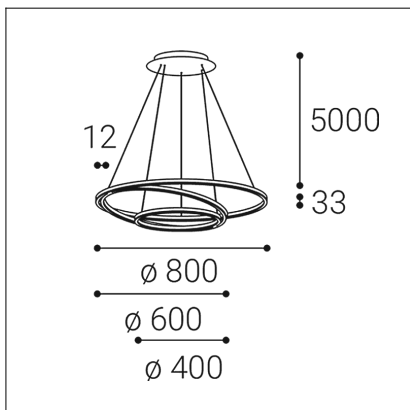

CIRCLE 3 P-Z, W

Code: 3271171DT
Color: WHITE / 9003
Material: ALUMINIUM/PMMA
Power: 136W
Color temperature: 2700K/3000K/4000K
Lumen output: 12104lm
Efficacy: 89lm/W
Color rendering index: 90+
SDCM: < 3
Light beam angle: 160°
Light Source: LED
Dimmable: TRIAC
LED lifetime: L80B20 50.000h
Driver: 3x 750 + 1050 mA
Voltage / Frequency: 220-240V AC, 50-60Hz
Dimensions luminaire: d800x33 mm
Product weight kg: 4.5
Packing carton: 1
Length suspension: 5000 mm
Package dimensions: 865x875x105 mm