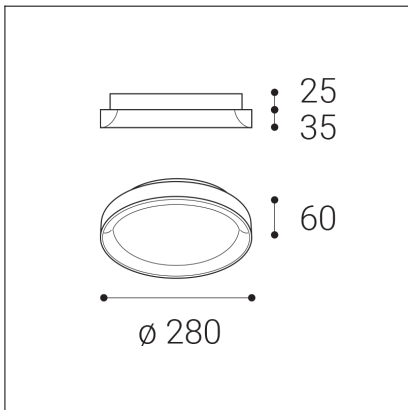

# BELLA SLIM 28, CF

**Code:** 1274578

**Color:** COFFEE / 8025

**Material:** ALUMINIUM/PMMA

**Power:** 20W

**Color temperature:** 2700K/3000K/4000K

**Lumen output:** 1400lm

**Efficacy:** 70lm/W

**Dimensions luminaire:** d280x60 mm

**Product weight kg:** 1.4

**Package dimensions:** 320x320x70 mm

**Remark:** wall mountable - yes

**5**  
year  
warranty