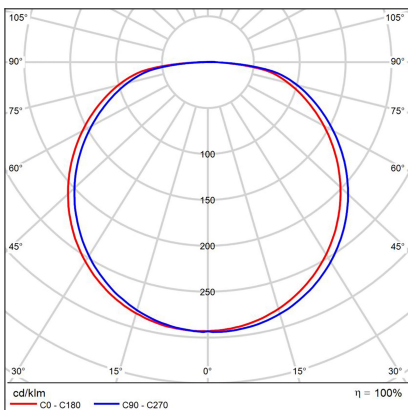

# BELLA SLIM 28, CF

**Code:** 1274578

**Color:** COFFEE / 8025

**Material:** ALUMINIUM/PMMA

**Power:** 20W

**Color temperature:** 2700K/3000K/4000K

**Lumen output:** 1400lm

**Efficacy:** 70lm/W

**Color rendering index:** 90+

**SDCM:** < 3

**Light beam angle:** 160°

**Light Source:** LED

**Dimmable:** ON/OFF

**LED lifetime:** L80B20 50.000h

**Driver:** 500 mA

**Voltage / Frequency:** 220-240V AC, 50-60Hz

**Dimensions luminaire:** d280x60 mm

**Product weight kg:** 1.4

**Package dimensions:** 320x320x70 mm

**Remark:** wall mountable - yes

**5**  
year  
warranty