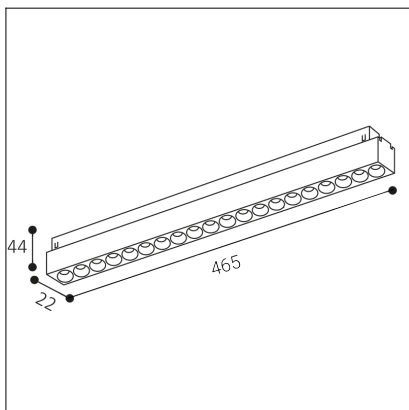

MAGLASER III 46, W

Code: 6482481DTW
Color: WHITE / 9003
Material: ALUMINIUM/PC
Power: 24W
Color temperature: 2700K-6500K
Lumen output: 1800lm
Efficacy: 75lm/W
Color rendering index: 90+
SDCM: < 3
Light beam angle: 38°
Unified Glare Rating: < 16
Light Source: LED
Dimmable: DALI TW
LED lifetime: L80B20 50.000h
Voltage / Frequency: 48V DC
Dimensions luminaire: 462x22x44 mm
Product weight kg: 0.4
Packing carton: 36
Package dimensions: 480x50x30 mm