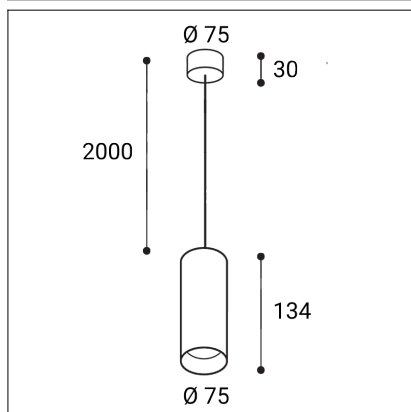

# TINY II L Z, G

<b>Code:</b>	3480557DT
<b>Color:</b>	GOLD / 1036
<b>Material:</b>	ALUMINIUM/PMMA
<b>Power:</b>	11W
<b>Color temperature:</b>	3000K/3500K/4000K
<b>Lumen output:</b>	970lm
<b>Efficacy:</b>	90lm/W
<b>Color rendering index:</b>	90+
<b>SDCM:</b>	< 3
<b>Light beam angle:</b>	38°
<b>Light Source:</b>	LED
<b>Dimmable:</b>	TRIAC
<b>LED lifetime:</b>	L80 B20 50.000h
<b>Driver:</b>	260 mA
<b>Voltage / Frequency:</b>	220-240V AC, 50-60Hz
<b>Dimensions luminaire:</b>	d75x134 mm
<b>Product weight kg:</b>	0.6
<b>Length suspension:</b>	2000 mm
<b>Package dimensions:</b>	80x80x115+140x120x70 mm