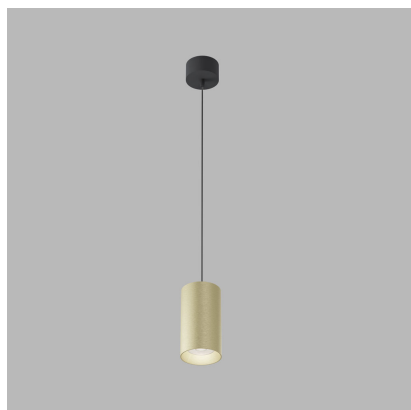

# TINY II L Z, G

<b>Code:</b>	3480557DT
<b>Color:</b>	GOLD / 1036
<b>Material:</b>	ALUMINIUM/PMMA
<b>Power:</b>	11W
<b>Color temperature:</b>	3000K/3500K/4000K
<b>Lumen output:</b>	970lm
<b>Efficacy:</b>	90lm/W
<b>Color rendering index:</b>	90+
<b>SDCM:</b>	< 3
<b>Light beam angle:</b>	38°
<b>Light Source:</b>	LED
<b>Dimmable:</b>	TRIAC
<b>LED lifetime:</b>	L80 B20 50.000h
<b>Driver:</b>	260 mA
<b>Voltage / Frequency:</b>	220-240V AC, 50-60Hz
<b>Dimensions luminaire:</b>	d75x134 mm
<b>Product weight kg:</b>	0.6
<b>Length suspension:</b>	2000 mm
<b>Package dimensions:</b>	80x80x115+140x120x70 mm