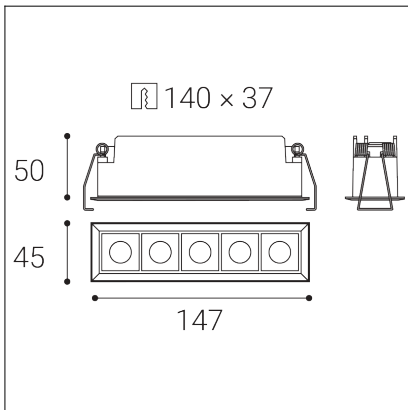

# LINEAR II 5, W

<b>Code:</b>	2491351DT
<b>Color:</b>	WHITE / 9003
<b>Material:</b>	ALUMINIUM/PC
<b>Power:</b>	10W
<b>Color temperature:</b>	3000K/3500K/4000K
<b>Lumen output:</b>	800lm
<b>Efficacy:</b>	80lm/W
<b>Color rendering index:</b>	90+
<b>SDCM:</b>	< 3
<b>Light beam angle:</b>	45°
<b>Light Source:</b>	LED
<b>Dimmable:</b>	TRIAC
<b>LED lifetime:</b>	L80B20 50.000h
<b>Driver:</b>	300 mA
<b>Voltage / Frequency:</b>	220-240V AC, 50-60Hz
<b>Dimensions luminaire:</b>	147x45x50 mm
<b>Installation hole:</b>	140 x 37 mm
<b>Product weight kg:</b>	0.3
<b>Package dimensions:</b>	190x60x80 mm