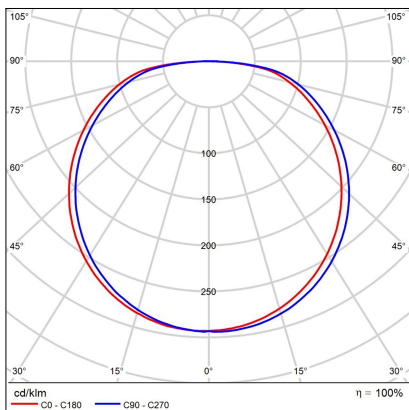

BELLA SLIM 58 P-Z, B

Code: 3273273

Color: BLACK / 9017

Material: ALUMINIUM/PMMA

Power: 48W

Color temperature: 2700K/3000K/4000K

Lumen output: 3360lm

Efficacy: 70lm/W

Color rendering index: 90+

SDCM: < 3

Light beam angle: 160°

Light Source: LED

Dimmable: ON/OFF

LED lifetime: L80B20 50.000h

Driver: 1200 mA

Voltage / Frequency: 220-240V AC, 50-60Hz

Dimensions luminaire: d580x35 mm

Product weight kg: 2

Length suspension: 2500 mm

Package dimensions: 630x630x100 mm

5
year
warranty