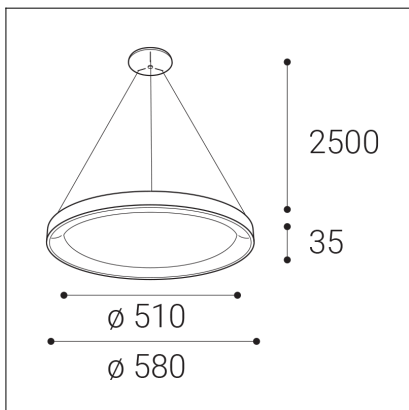

BELLA SLIM 58 P-Z, B

Code: 3273273

Color: BLACK / 9017

Material: ALUMINIUM/PMMA

Power: 48W

Color temperature: 2700K/3000K/4000K

Lumen output: 3360lm

Efficacy: 70lm/W

Dimensions luminaire: d580x35 mm

Product weight kg: 2

Length suspension: 2500 mm

Package dimensions: 630x630x100 mm

5
year
warranty