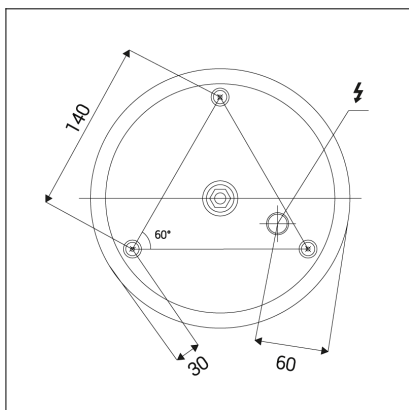

BELLA SLIM 58 P-Z, B

Code: 3273273

Color: BLACK / 9017

Material: ALUMINIUM/PMMA

Power: 48W

Color temperature: 2700K/3000K/4000K

Lumen output: 3360lm

Efficacy: 70lm/W

Dimensions luminaire: d580x35 mm

Product weight kg: 2

Length suspension: 2500 mm

Package dimensions: 630x630x100 mm

5
year
warranty