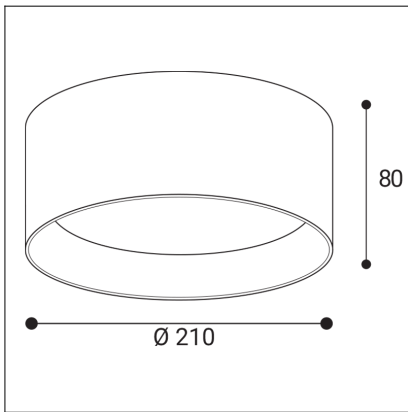

ZETA ON XL, N

Code: 1481526D
Color: NICKEL / 7032
Material: ALUMINIUM/PMMA
Power: 25W
Color temperature: 2700K
Lumen output: 2250lm
Efficacy: 90lm/W
Color rendering index: 90+
SDCM: < 3
Light beam angle: 90°
Light Source: LED
Dimmable: DALI/PUSH
LED lifetime: L80B20 50.000h
Driver: 600 mA
Voltage / Frequency: 220-240V AC, 50-60Hz
Dimensions luminaire: d210x80 mm
Product weight kg: 1.1
Package dimensions: 220x220x110 mm
Remark: wall mountable - yes