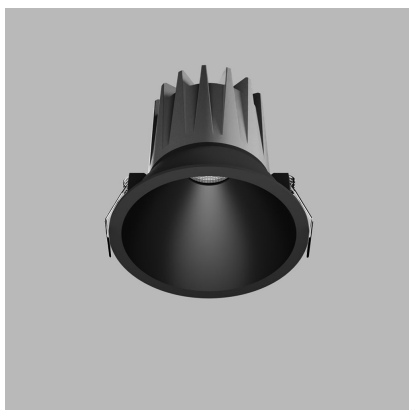

NINO L, B

Code: 2561253D
Color: BLACK / 9005
Material: ALUMINIUM/PC
Power: 15W
Color temperature: 3000K/3500K/4000K
Lumen output: 1050lm
Efficacy: 70lm/W
Color rendering index: 90+
SDCM: < 3
Light beam angle: 40°
Unified Glare Rating: < 19
Light Source: LED
Dimmable: DALI/PUSH
LED lifetime: L80B20 50.000h
Driver: 350 mA
Voltage / Frequency: 220-240V AC, 50-60Hz
Dimensions luminaire: d100x100 mm
Product weight kg: 0.3
Package dimensions: 120x120x125 mm