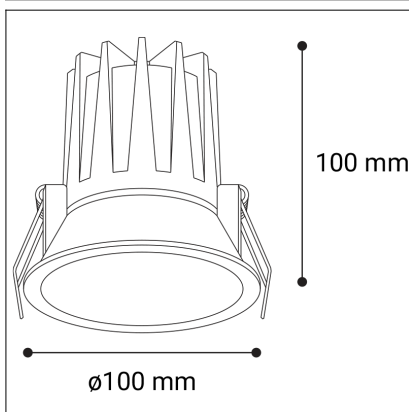

NINO L, B

Code: 2561253D
Color: BLACK / 9005
Material: ALUMINIUM/PC
Power: 15W
Color temperature: 3000K/3500K/4000K
Lumen output: 1050lm
Efficacy: 70lm/W
Color rendering index: 90+
SDCM: < 3
Light beam angle: 40°
Unified Glare Rating: < 19
Light Source: LED
Dimmable: DALI/PUSH
LED lifetime: L80B20 50.000h
Driver: 350 mA
Voltage / Frequency: 220-240V AC, 50-60Hz
Dimensions luminaire: d100x100 mm
Product weight kg: 0.3
Package dimensions: 120x120x125 mm