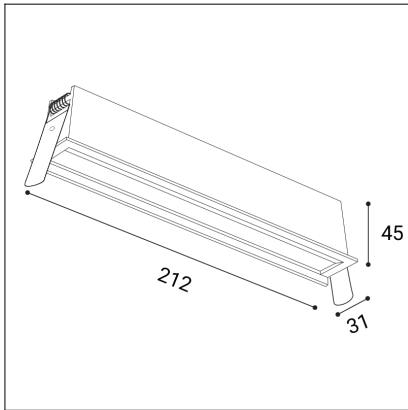

RIVA MINI WW 12, B

Code:	2560573
Color:	BLACK / 9005
Material:	ALUMINIUM/PC
Power:	20W
Color temperature:	2700K/3000K/4000K
Lumen output:	1600lm
Efficacy:	80lm/W
Color rendering index:	90+
SDCM:	< 3
Light beam angle:	AS 36°
Light Source:	LED
Dimmable:	ON/OFF
LED lifetime:	L80B20 50.000h
Driver:	500 mA
Voltage / Frequency:	220-240V AC, 50-60Hz
Dimensions luminaire:	212x31x45 mm
Installation hole:	207 x 27 mm
Product weight kg:	0.35
Packing carton:	32
Package dimensions:	265x60x55 mm