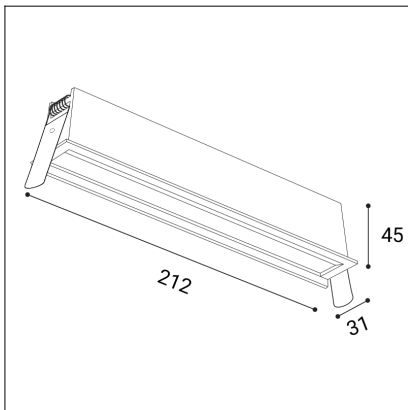

RIVA MINI WW 12, B

Code:	2560553DT
Color:	BLACK / 9005
Material:	ALUMINIUM/PC
Power:	20W
Color temperature:	3000K/3500K/4000K
Lumen output:	1600lm
Efficacy:	80lm/W
Color rendering index:	90+
SDCM:	< 3
Light beam angle:	AS 36°
Light Source:	LED
Dimmable:	TRIAC
LED lifetime:	L80B20 50.000h
Driver:	500 mA
Voltage / Frequency:	220-240V AC, 50-60Hz
Dimensions luminaire:	212x31x45 mm
Installation hole:	207 x 27 mm
Product weight kg:	0.35
Package dimensions:	265x60x55 mm